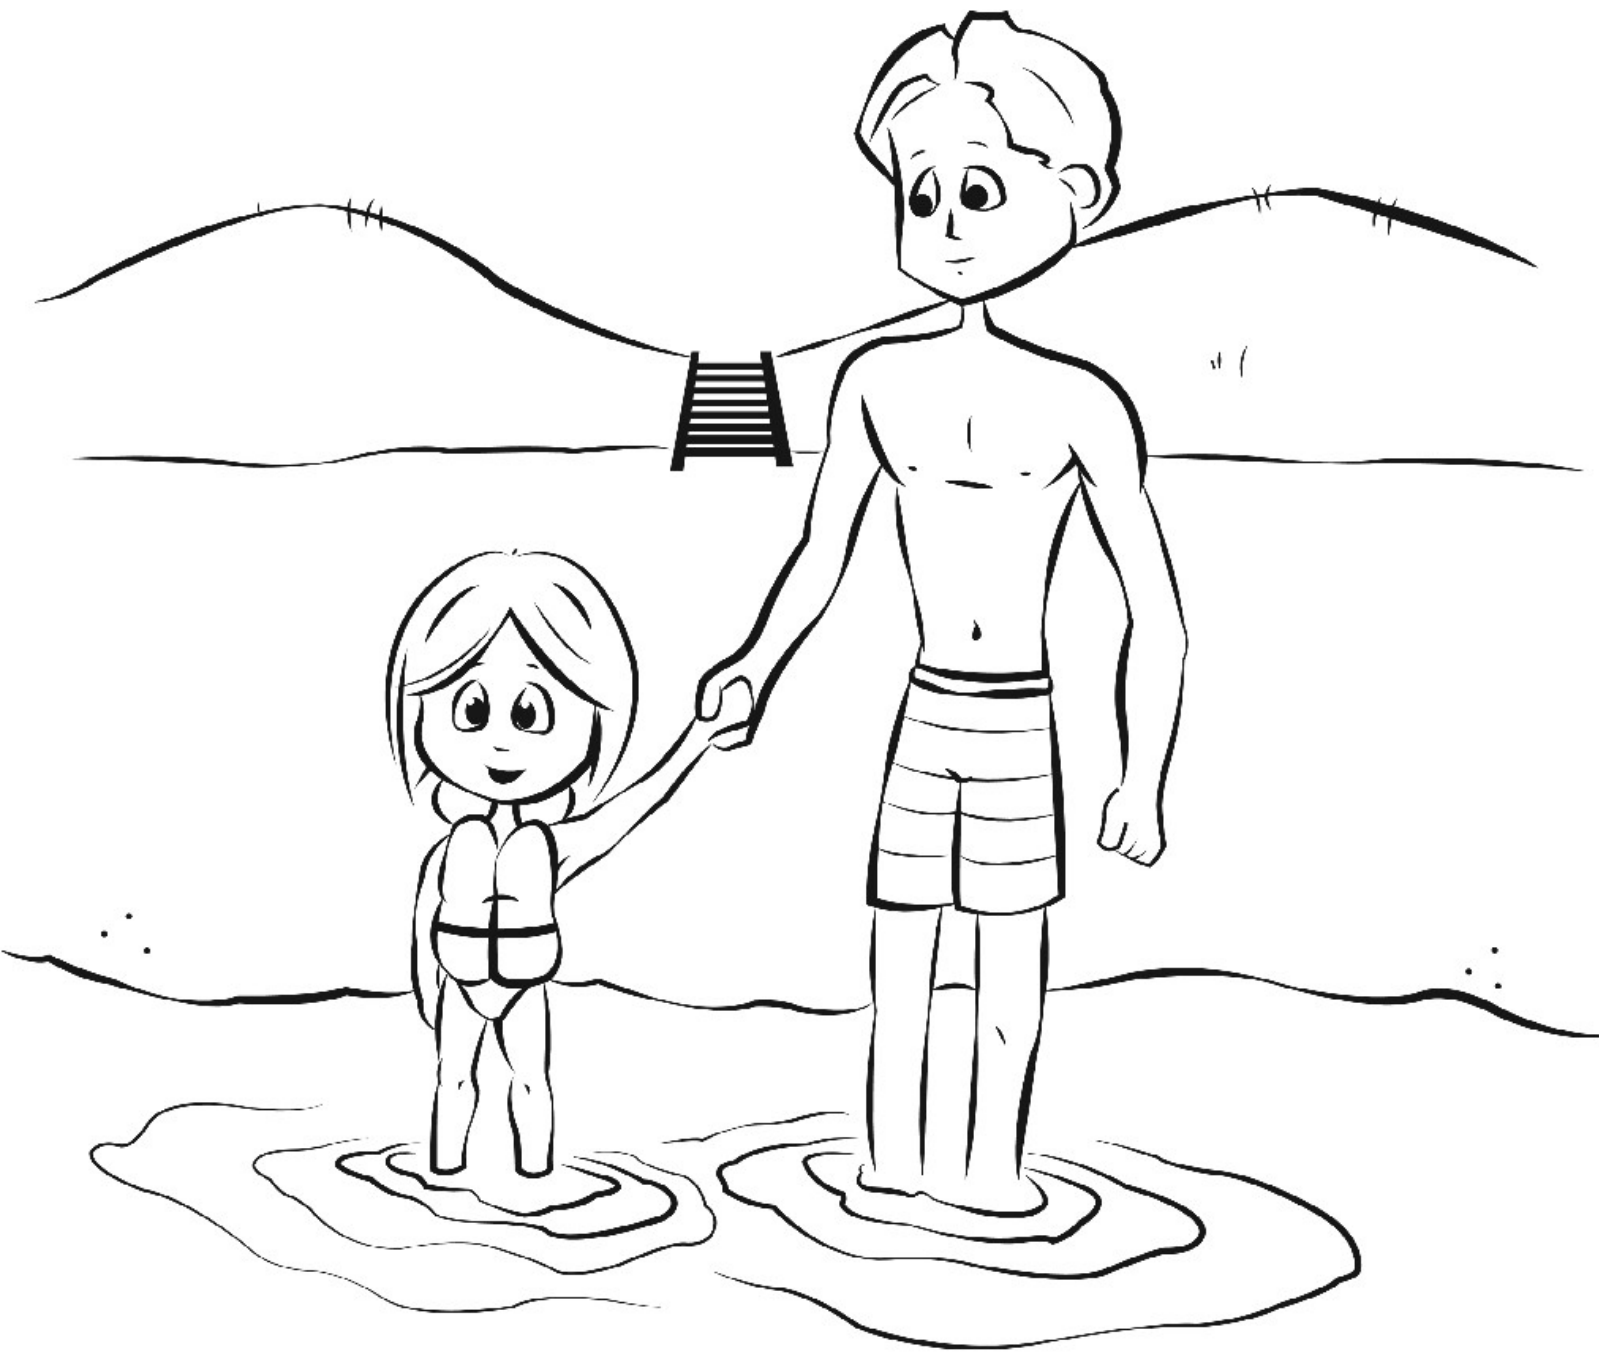

Always Wear a Lifejacket

Learn to Swim

Sandbars are not safe!

Swim with a Buddy

Stay Within Arms' Reach

Draw yourself being WATER SMART with Buddy!

LIFESAVING SOCIETY®

The Lifeguarding Experts

Always Swim with a Buddy

Colour by Number

1. Yellow 2. Black 3. Green 4. Blue

Remember Always Stay Within Arms' Reach

Wear A Lifejacket

Check the Ice

Roll - Tread - Swim

Colour by number

1. Lime Green 2. Robin's Egg Blue 3. Ocean Blue

LIFESAVING SOCIETY

The Lifeguarding Experts

LIFESAVING SOCIETY

The Lifeguarding Experts

LIFESAVING SOCIETY®

The Lifeguarding Experts